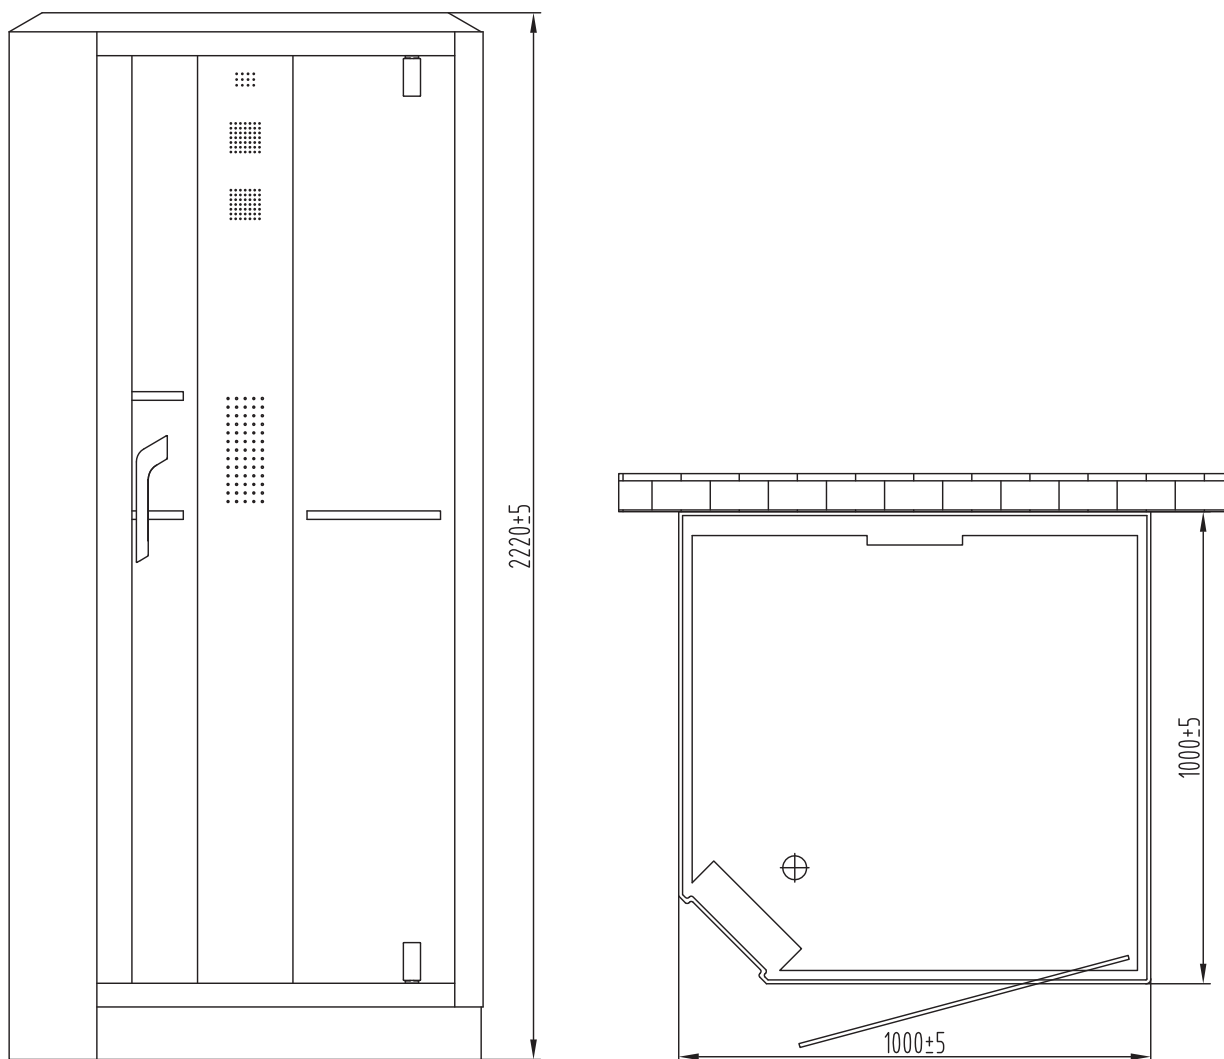

BL-ARON-89101R WHITE

1000X1000X2200MM

BESTLINE
enjoy your life