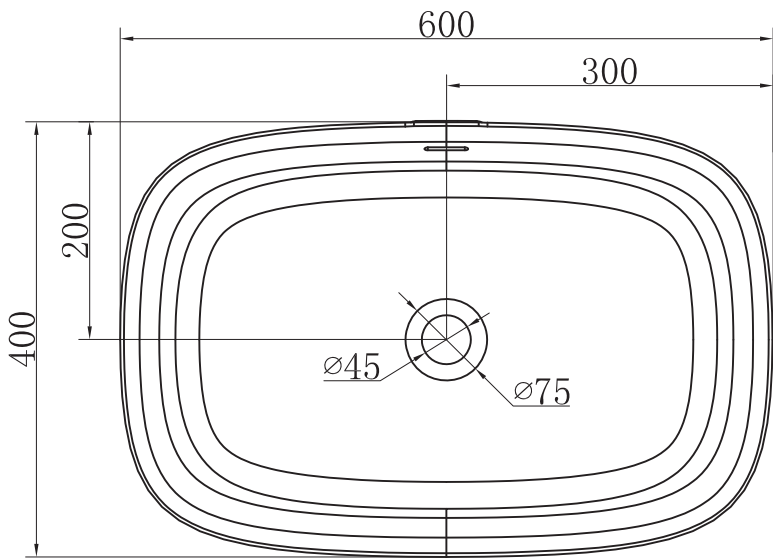

BL-ATHENITA

600X400X150MM

A-A

B-B

BESTLINE
enjoy your life