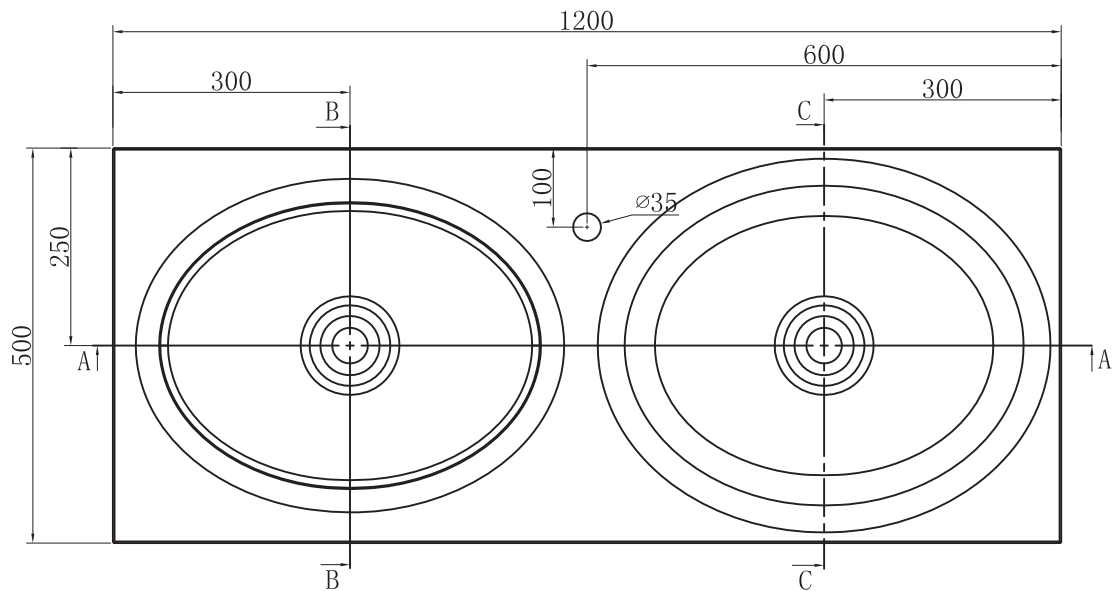

BL-DOUBLE

1200X500X120MM

BESTLINE
enjoy your life