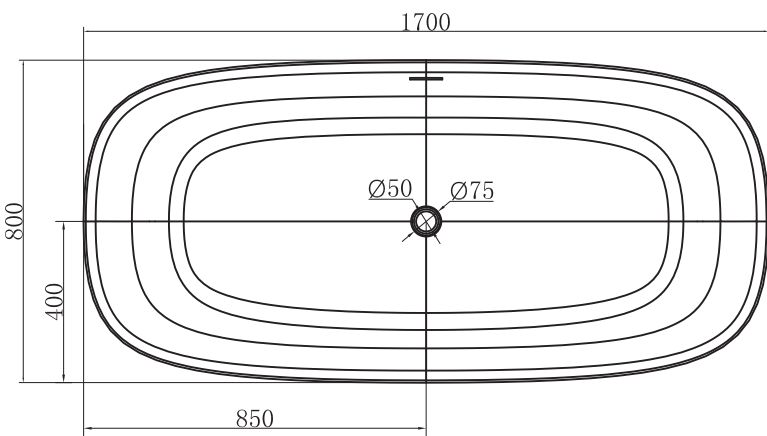

# BL-ATHENA

1700X800X600MM

**BESTLINE**  
enjoy your life