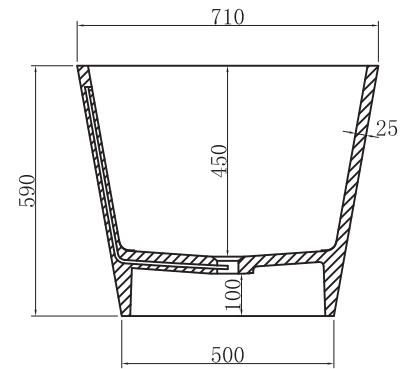

BL-HERA

1630X710X590MM

BESTLINE
enjoy your life