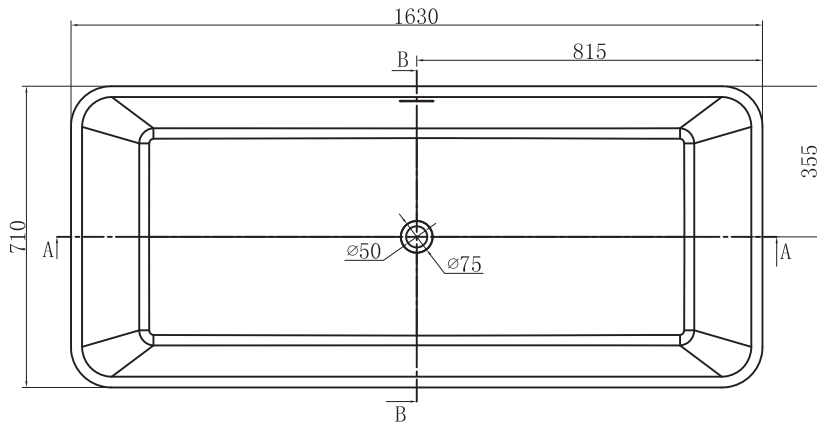

BL-HERA

1630X710X590MM

BESTLINE
enjoy your life