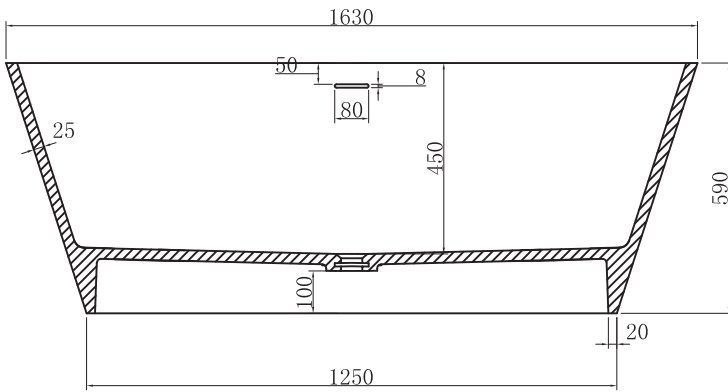

BL-HERA

1630X710X590MM

BESTLINE
enjoy your life