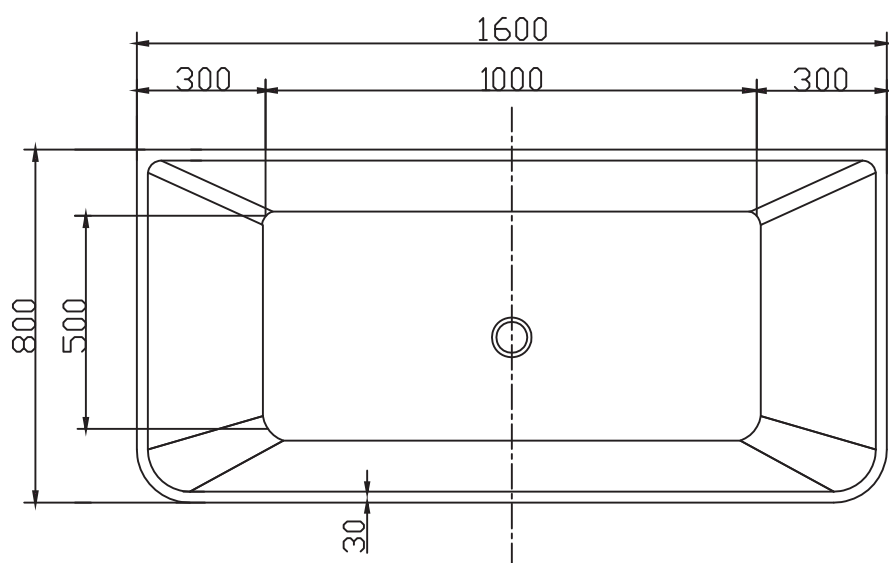

BLV-AGAVE

1600X800X600MM

BESTLINE
enjoy your life