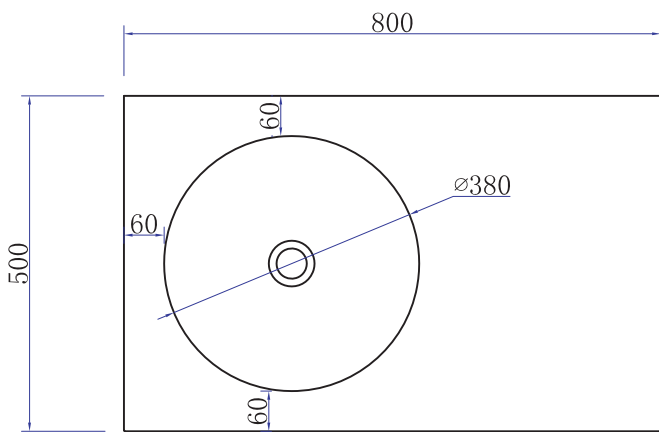

BL-HEBE

800X500X210MM

BESTLINE
enjoy your life