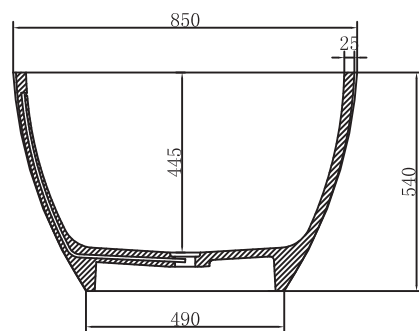

# BL-AJAX

1690X800X600MM

**BESTLINE**  
enjoy your life