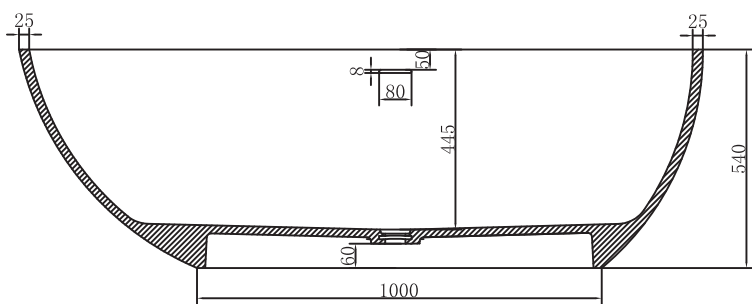

# BL-AJAX

1690X800X600MM

**BESTLINE**  
enjoy your life