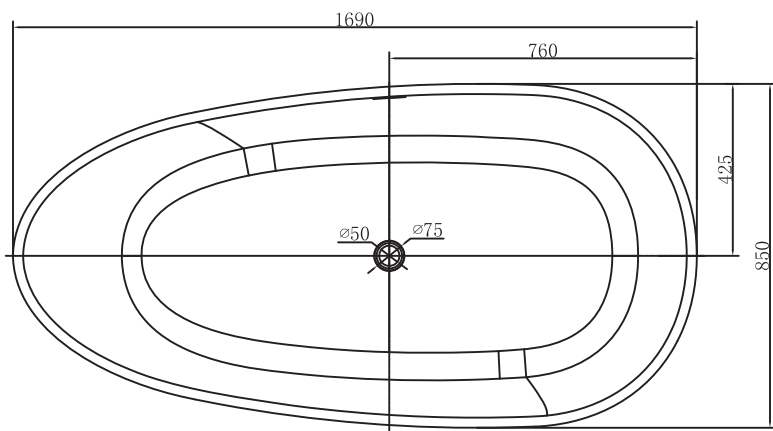

# BL-AJAX

1690X800X600MM

**BESTLINE**  
enjoy your life