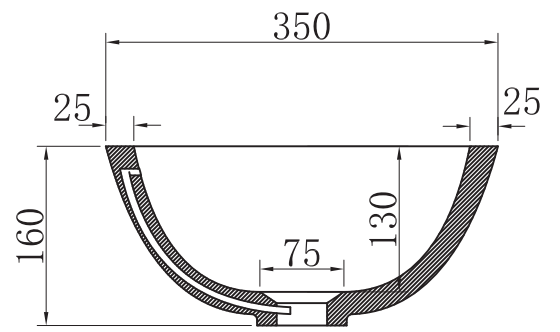

BL-THALIA

600X350X150MM

A-A

B-B

BESTLINE
enjoy your life