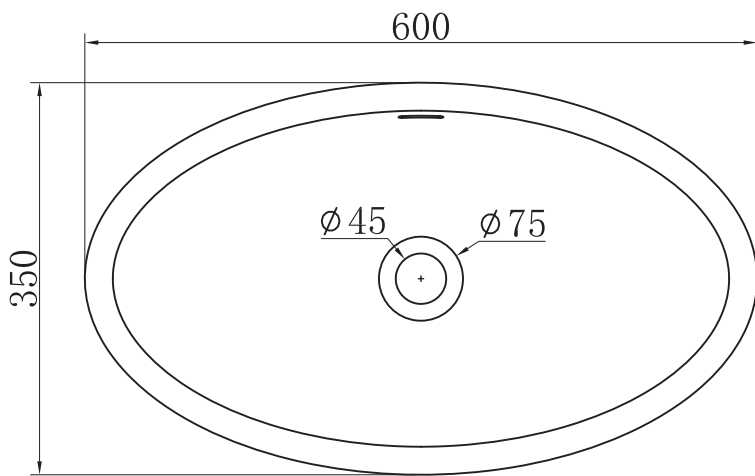

BL-THALIA

600X350X150MM

A-A

B-B

BESTLINE
enjoy your life