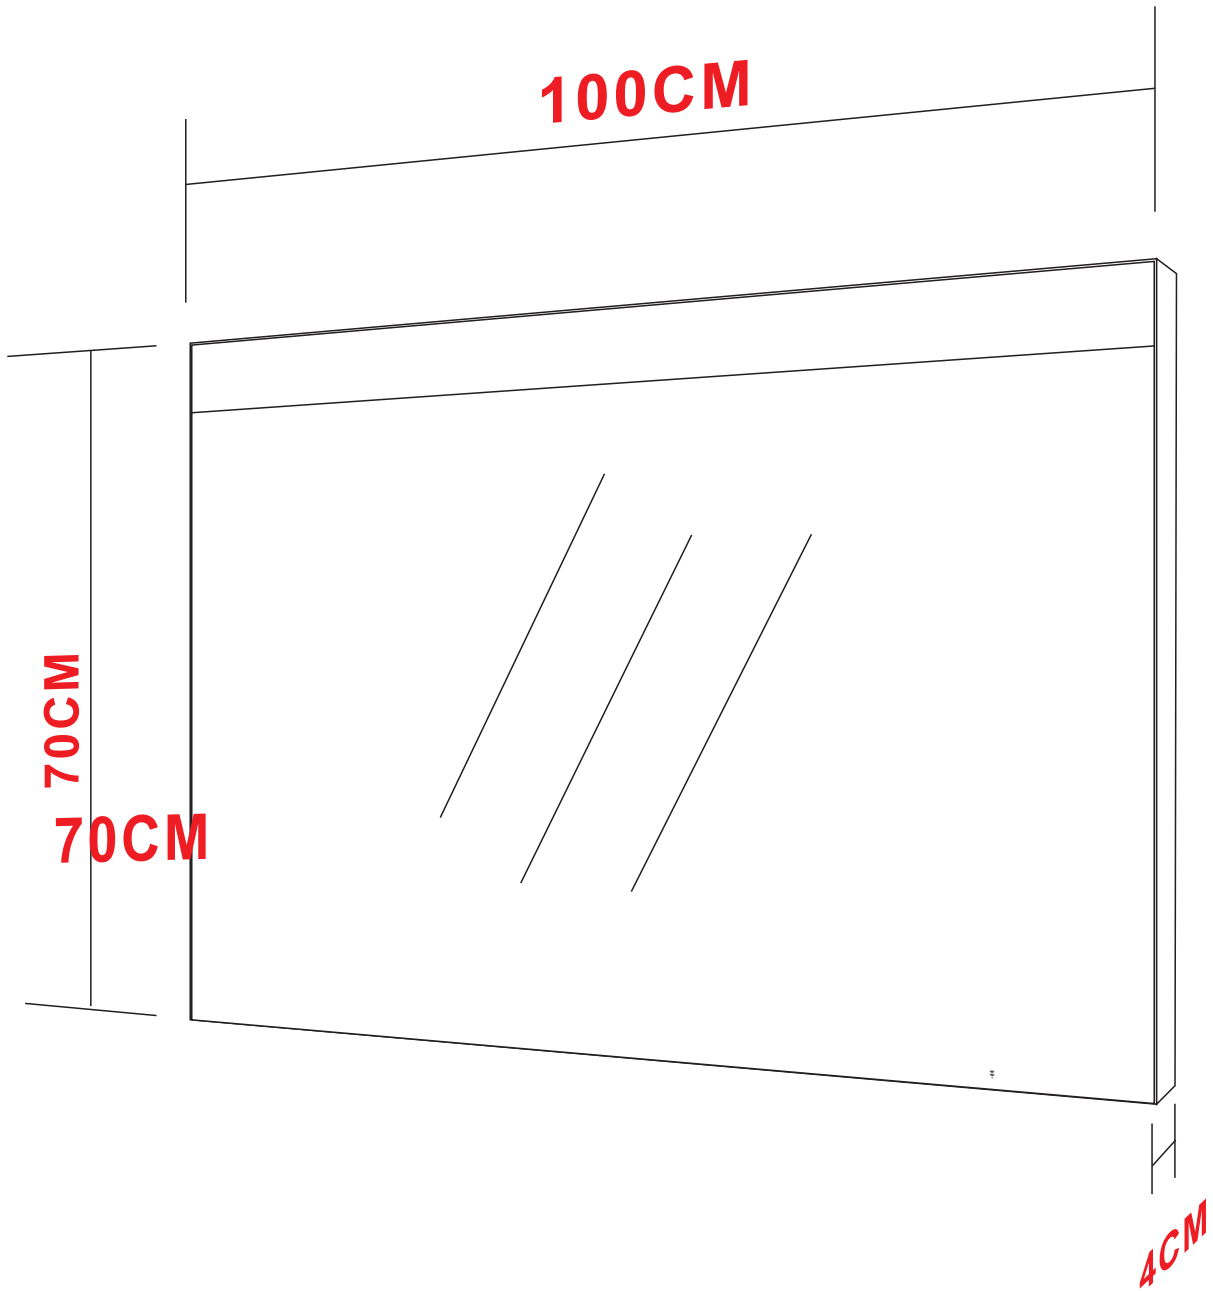

# BLZ32

100X70mm

**BESTLINE**  
enjoy your life