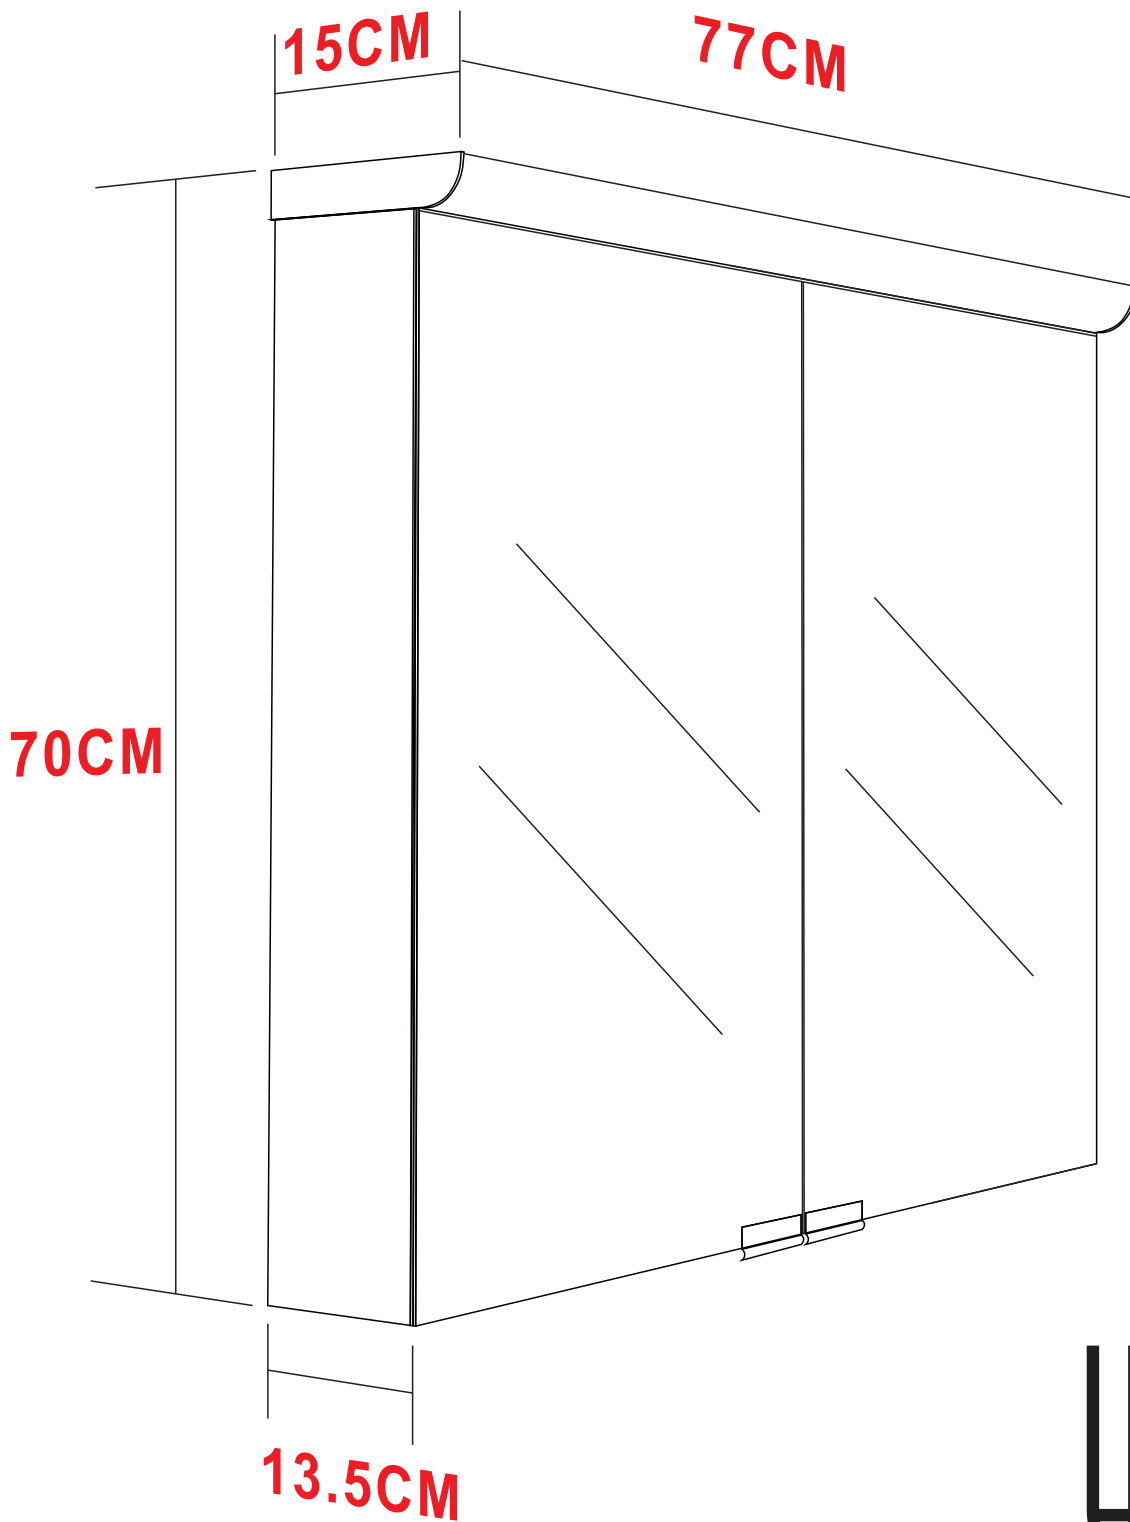

BLZ47

770x150x700mm

BESTLINE
enjoy your life