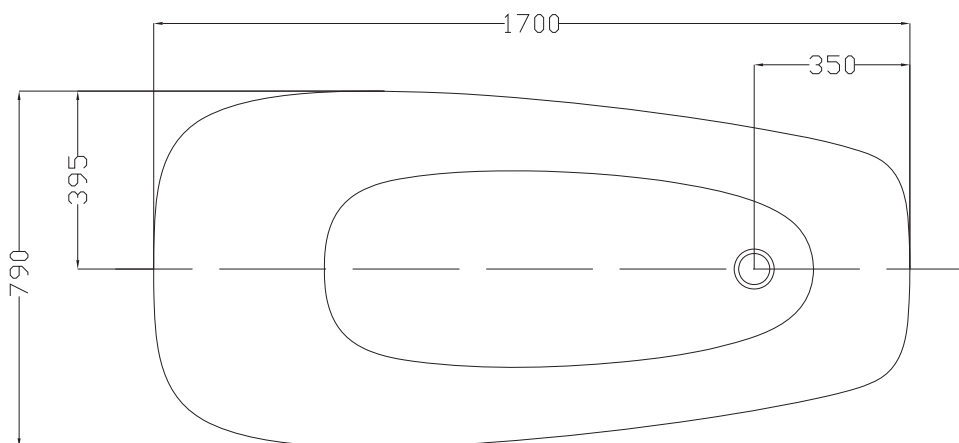

BLV-CHLOE

1700X790X740MM

BESTLINE
enjoy your life