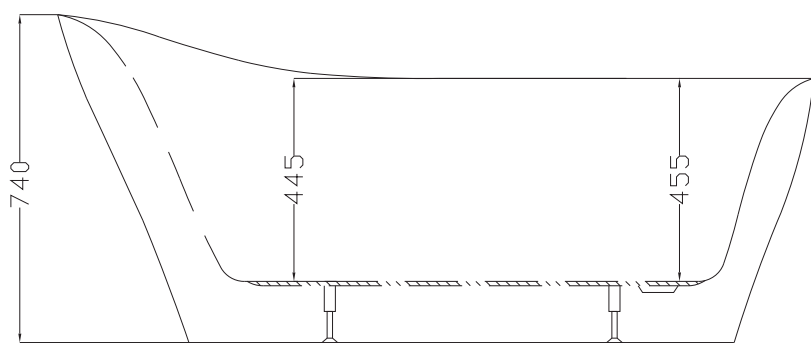

BLV-CHLOE

1700X790X740MM

BESTLINE
enjoy your life