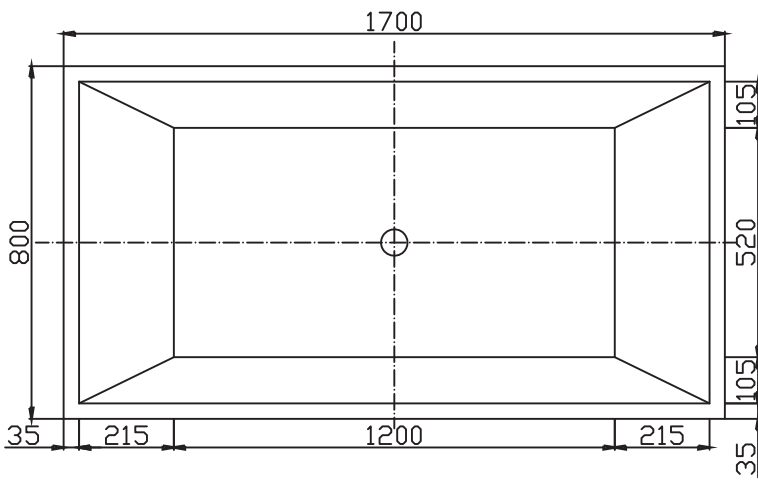

BLV-DELIA

1700X800X600MM

BESTLINE
enjoy your life