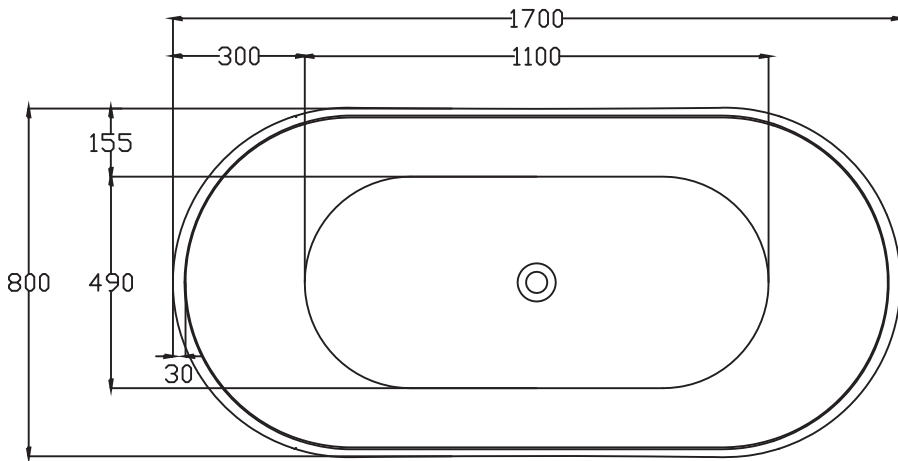

# BLV-IRIS

1700X800X600MM

**BESTLINE**  
enjoy your life