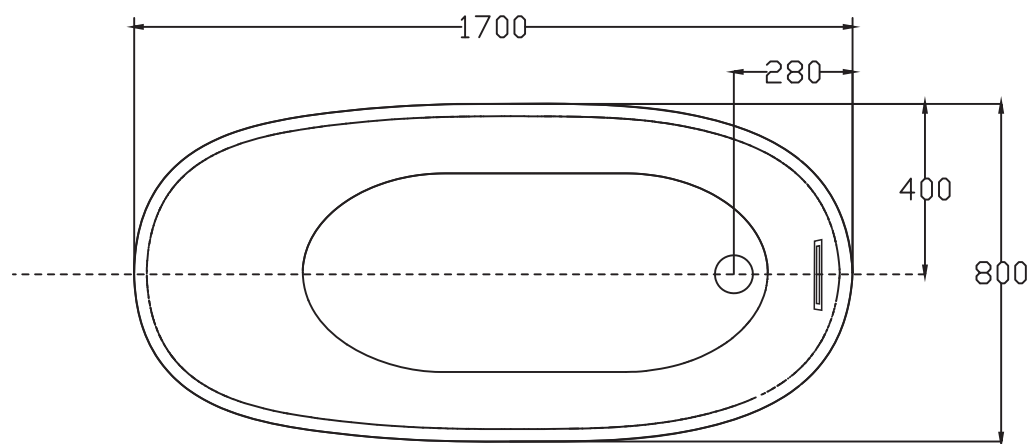

BLV-OLYMPIA

1700X800X720MM

BESTLINE
enjoy your life