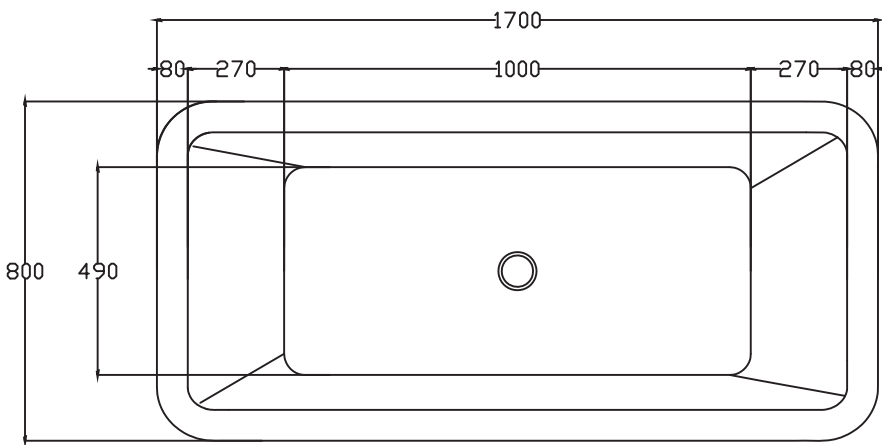

BLV-SALOME

1700X800X600MM

BESTLINE
enjoy your life