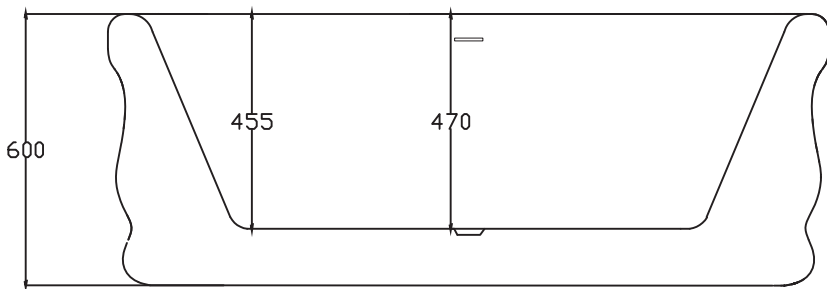

BLV-SALOME

1700X800X600MM

BESTLINE
enjoy your life