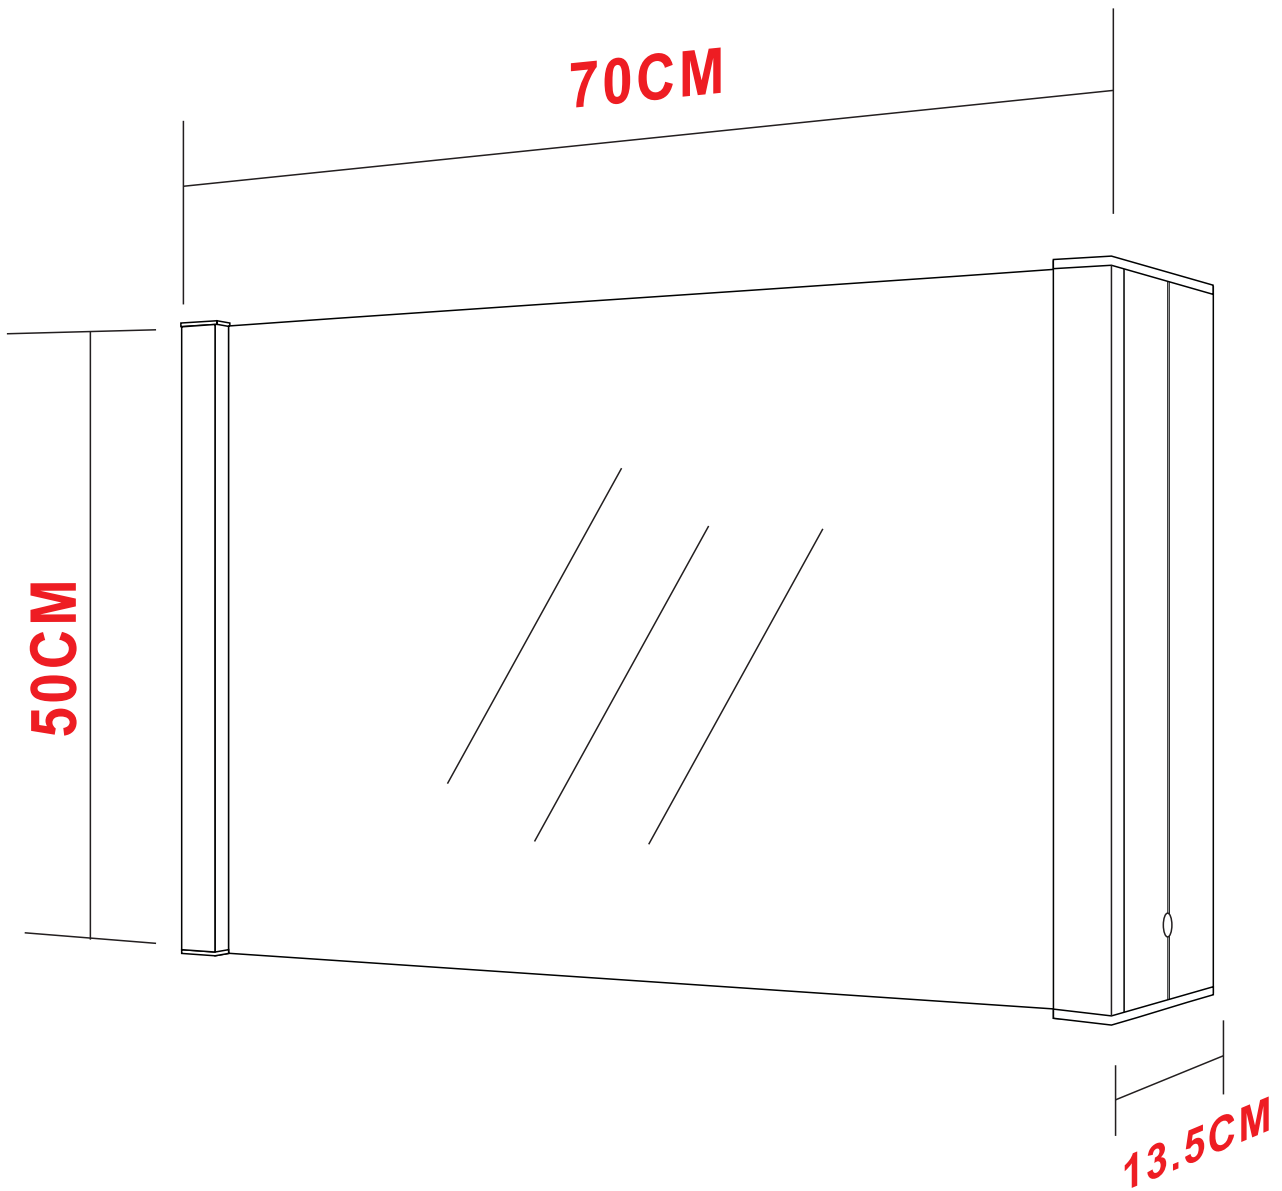

BLZ48

700x135x500mm

BESTLINE
enjoy your life